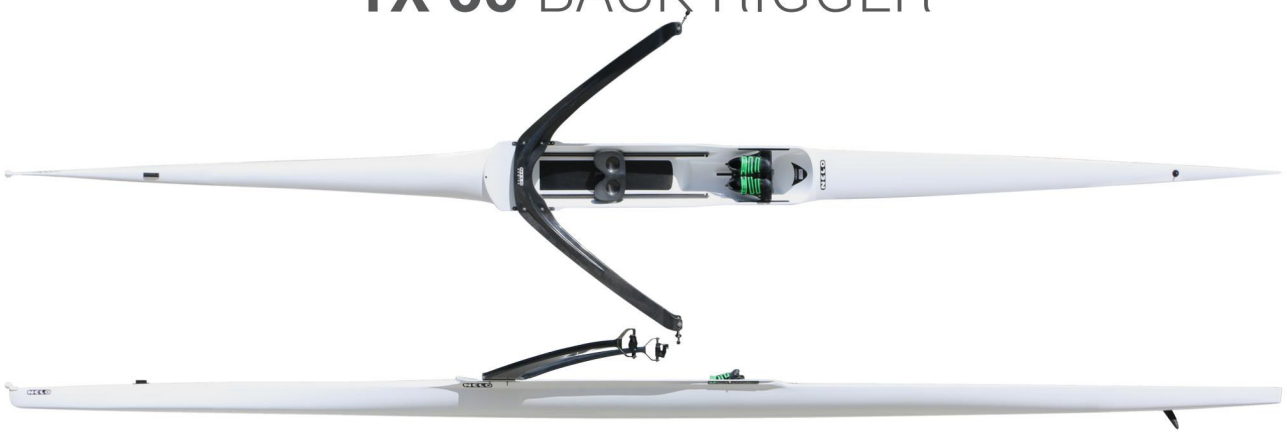

# 1X 60 BACK RIGGER

Boat: **7.53 m**

Width: **0,28 m**

Athletes: **55 - 70 Kg**

Constructions:

**7 (SCS) - 14 Kg**

## ABOUT THE BOAT

This is our smallest singles model.

Directed for athletes weighing between 55-70 Kg such as lightweight female athletes.

Our design team developed a boat with a flatter hull, with the main goal of keeping it sliding longer and higher, reducing the pitching movements in each stroke. This concept has its peak in the bow, which is inverted, thus decreasing drag with all the previous advantages.